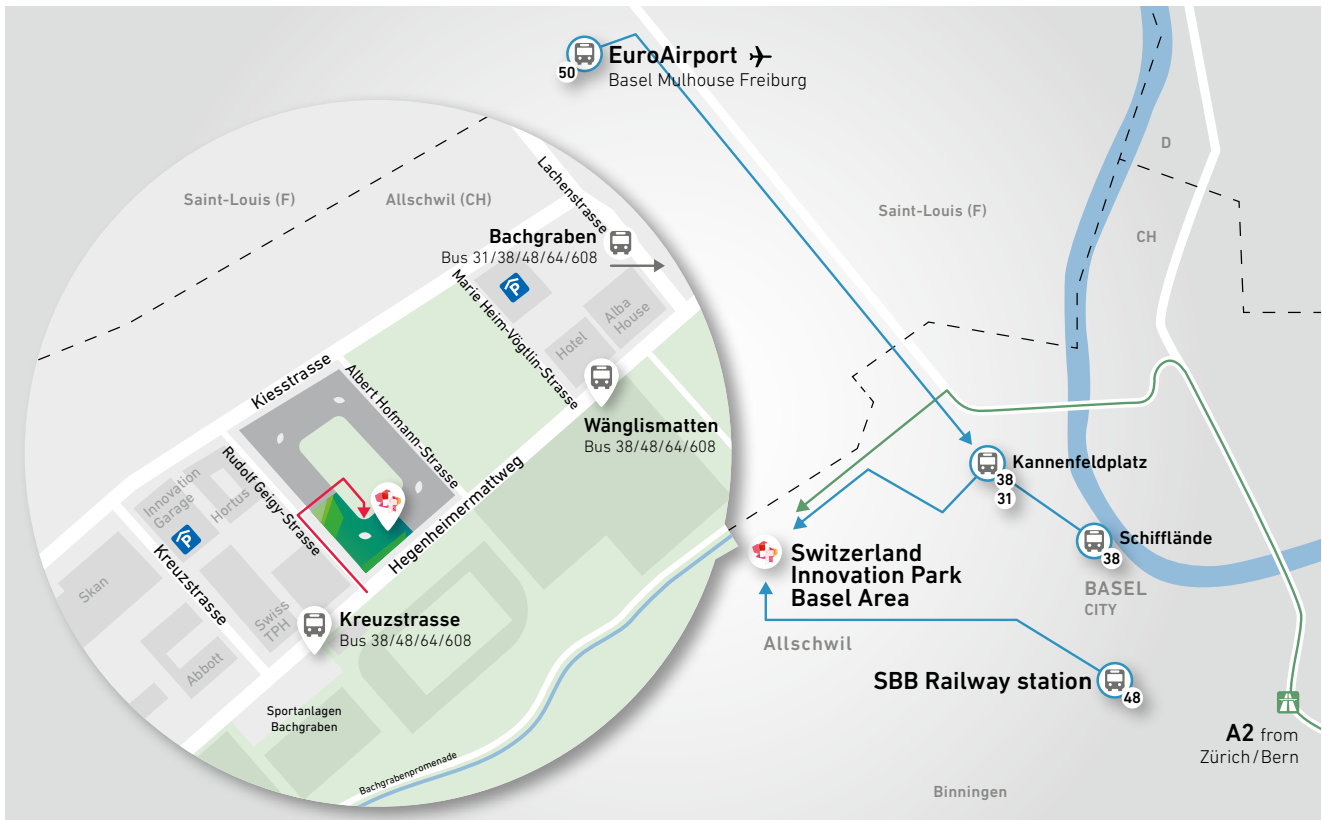

SWITZERLAND INNOVATION PARK BASEL AREA

Switzerland Innovation Park Basel Area AG
Main Campus
Hegenheimermattweg 167A
4123 Allschwil

How to find us:

ARRIVING BY PUBLIC TRANSPORT

From Euroairport (approx. 20 min.):

- Bus No. 50 in direction SBB train station
- Get off the bus at "Kannenfeldplatz"
- Cross the street to take bus No. 31 or 38 direction Allschwil
- Get off the bus at the bus stop "Kreuzstrasse"
- Walk down Hegenheimermattweg to the Main Campus
- Enter the courtyard/park and walk to entrance A

From SBB Railway station (approx. 20 min.)

- Bus No. 48 direction Bachgraben
  (the bus leaves behind the airport bus No. 50)
- Get off the bus at the bus stop "Kreuzstrasse"
- Walk down Hegenheimermattweg to the Main Campus
- Enter the courtyard/park and walk to entrance A

By tram or bus from Basel City/Schifflände (approx. 15 min.)

- Take bus No. 38 direction Allschwil Dorf
- Get off the bus at the bus stop "Kreuzstrasse"
- Walk down Hegenheimermattweg to the Main Campus
- Enter the courtyard/park and walk to entrance A

ARRIVING BY CAR

From Bern/Zürich

- Highway A2 to Basel
- Follow direction "EuroAirport"
- Exit Basel Kannenfeld/Allschwil
- Follow Allschwil Bachgraben
- Follow Hegenheimermattweg

Car park

- Public car park at Kreuzstrasse 4